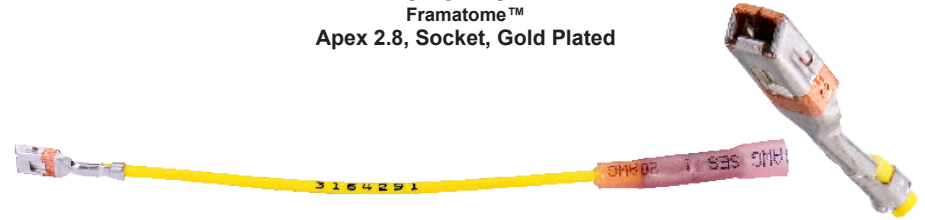

4918357
Framatome™
4 Position, 2.80 Apex, Plug

4918456
Framatome™
2 Position, 2.80 Apex,
Receptacle, Key Code A

4918630
Framatome™
2 Position, 2.80 Apex, Plug

3822921
Deutsch™
Size 16, Socket, Tin Plated

3164291
Framatome™
Apex 2.8, Socket, Gold Plated

3164263
Deutsch™
Size 20, Socket, Gold Plated

3164264
Deutsch™
Size 16, Gold Plated

Call 800-DIESELS (343-7357)

Cummins Inc. • Box 3005 • Columbus, Indiana 47202-3005 USA